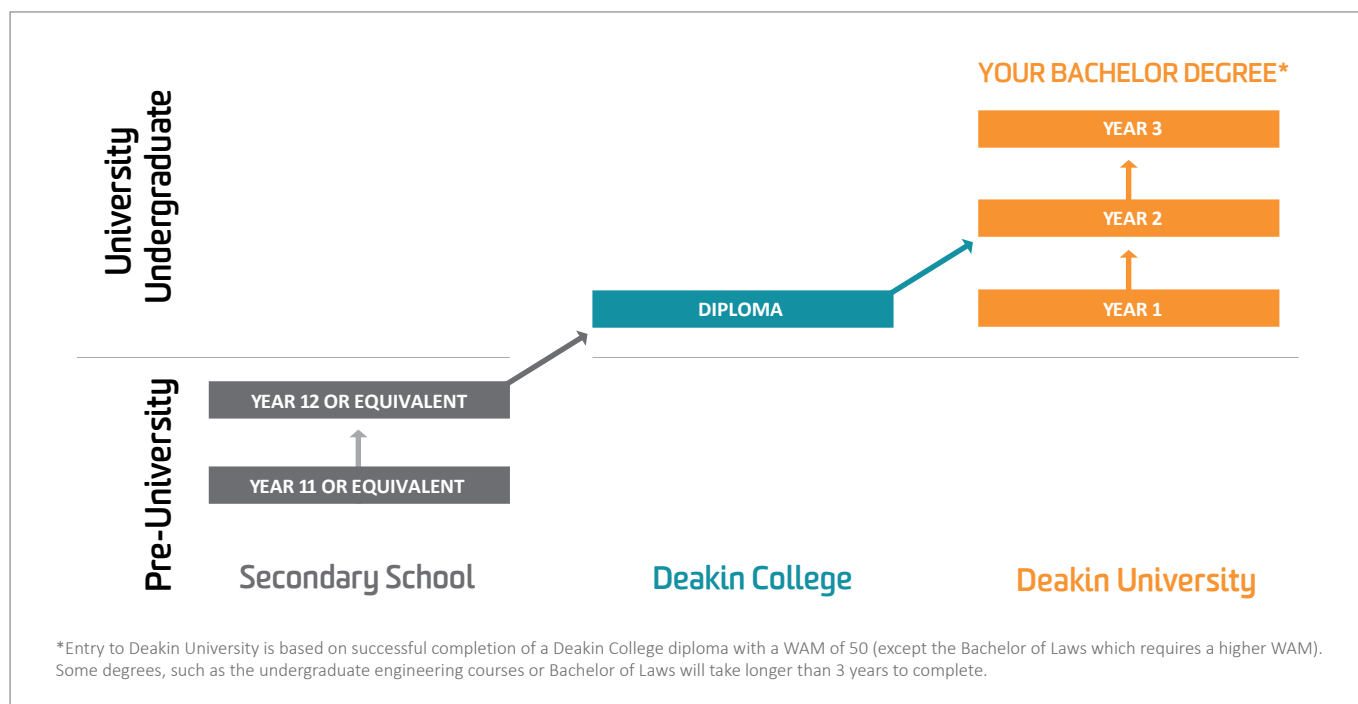

*Entry to Deakin University is based on successful completion of a Deakin College diploma with a WAM of 50 (except the Bachelor of Laws which requires a higher WAM). Some degrees, such as the undergraduate engineering courses or Bachelor of Laws will take longer than 3 years to complete.

[#] Some diplomas require on-campus attendance.